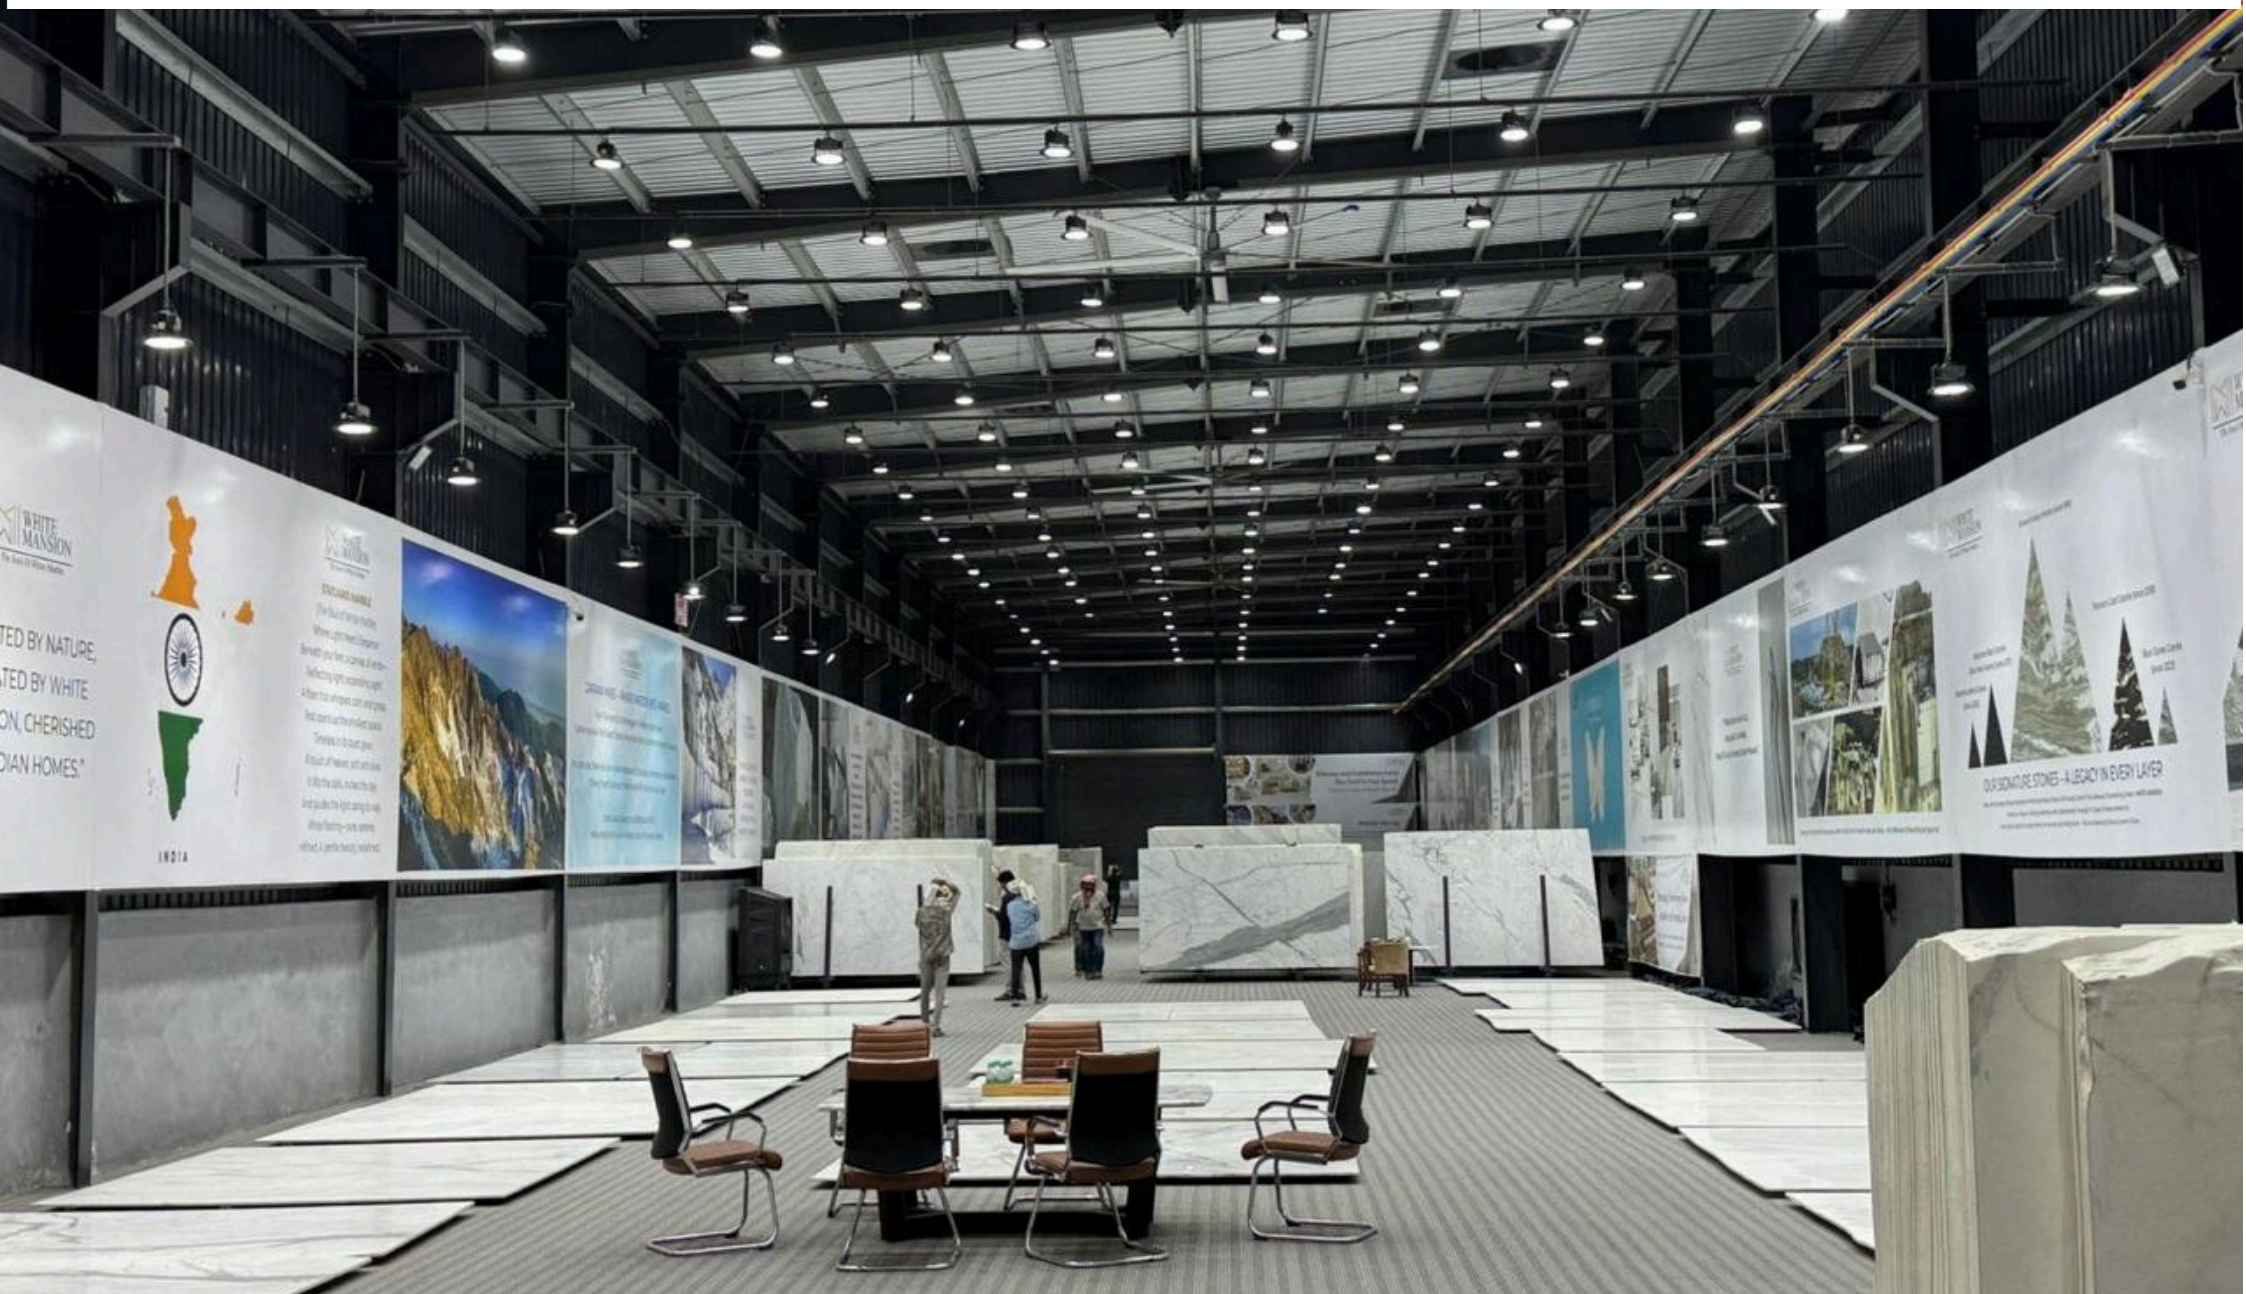

India's Most Exclusive Collection of White Marble