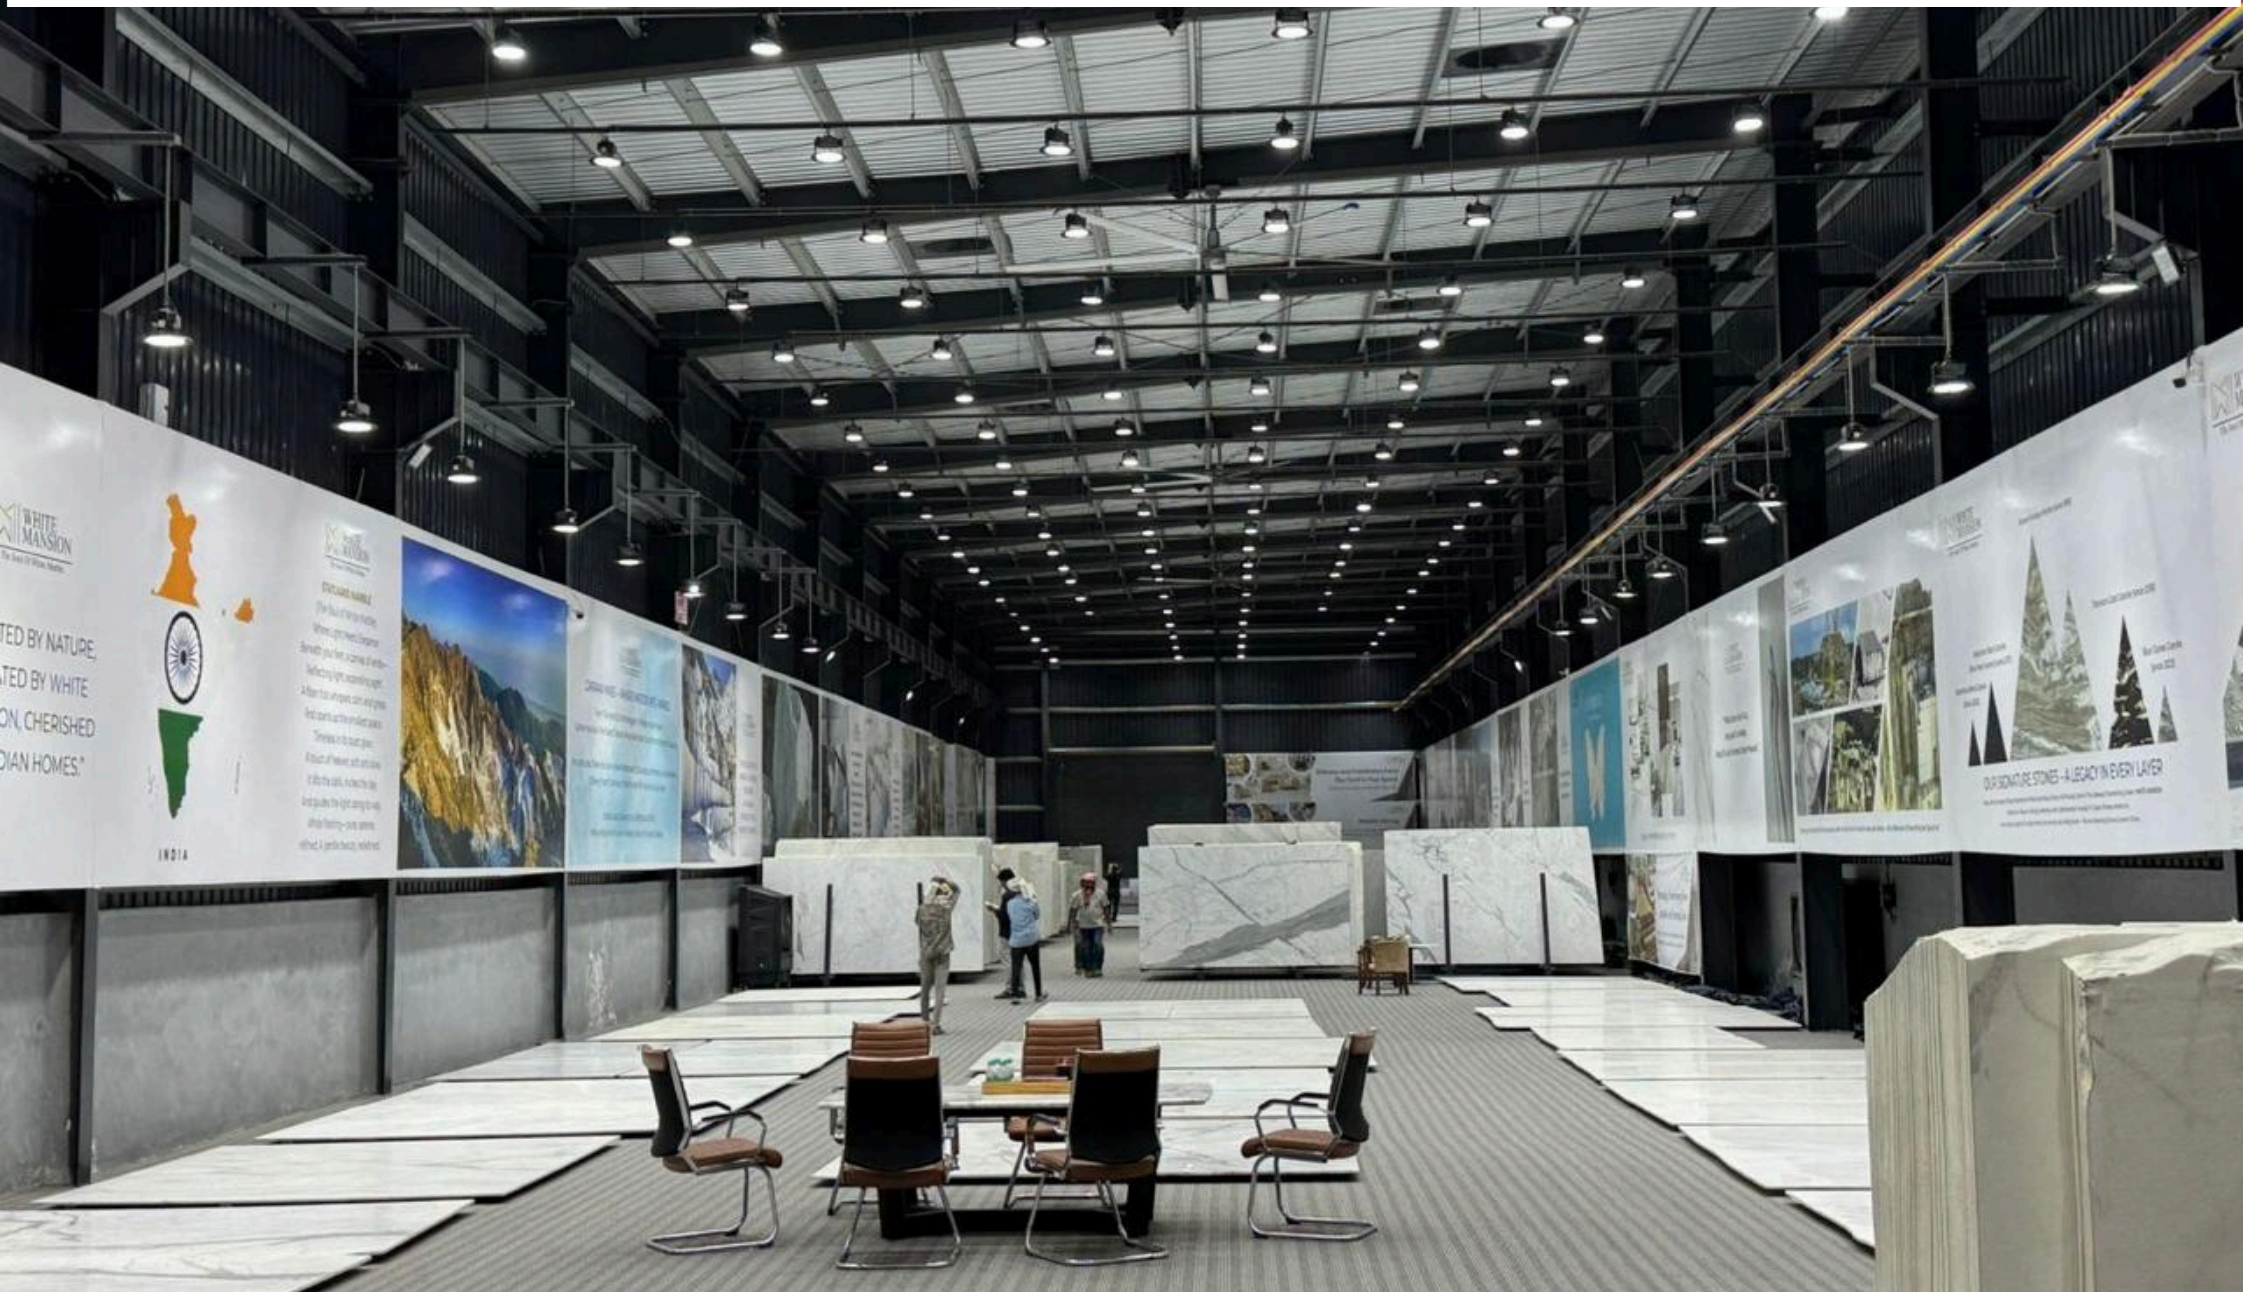

India's Most Exclusive Collection of White Marble